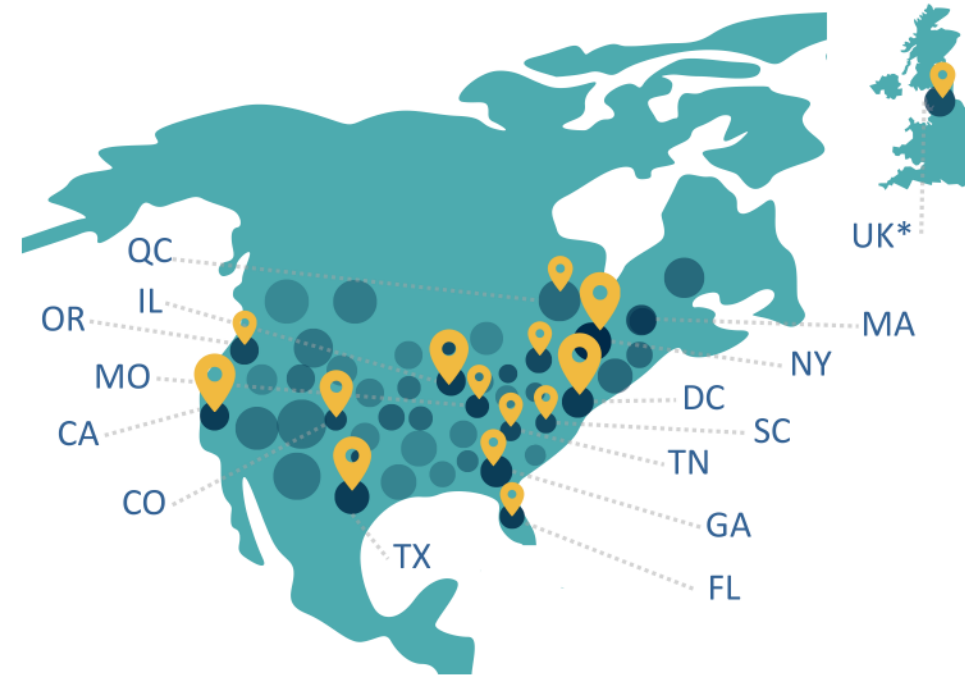

### EXPANSIVE NETWORK

#### Placement Map

- 📍 Placements Made (15 Cities; 3 Countries)
- Sourced Candidates (North America, Europe, and beyond)

\*Placements made in tandem with our Alliance Partner, Totum