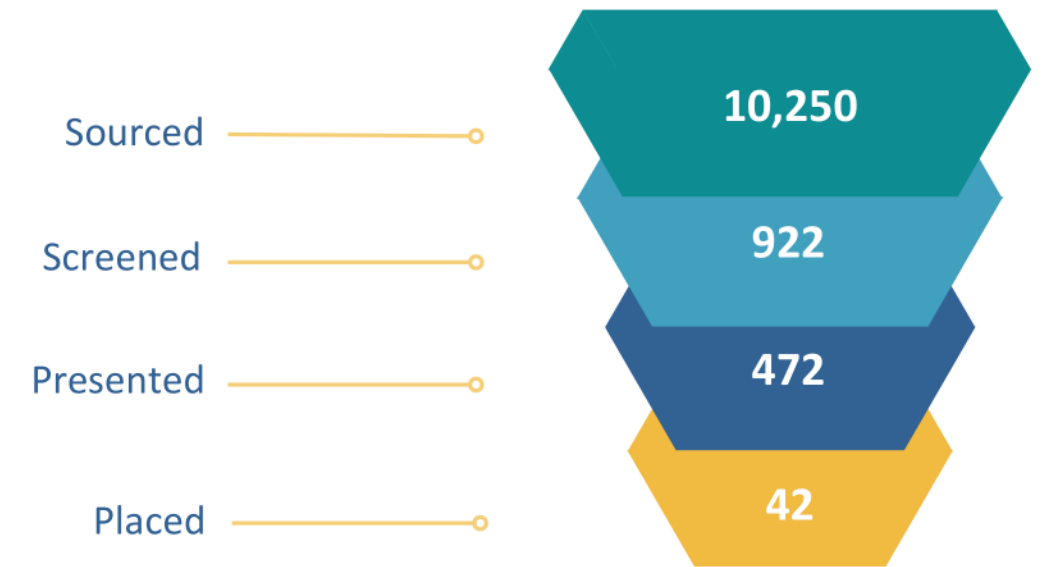

### EXPANSIVE NETWORK

#### Placement Map

- 📍 Placements Made (15 Cities; 3 Countries)
- Sourced Candidates (North America, Europe, and beyond)

\*Placements made in tandem with our Alliance Partner, Totum

#### Total Candidates